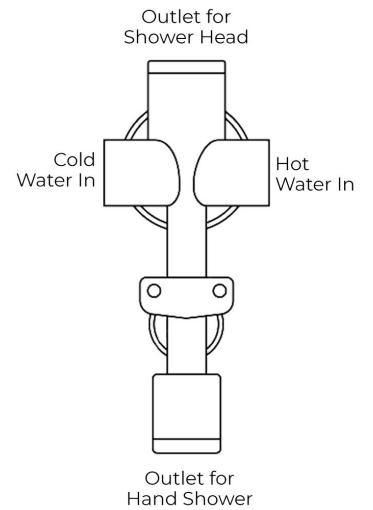

**ANCIENT ROUND ANTIQUE BRASS 8" RAINFALL WALL SHOWER HEAD WITH HAND-HELD SHOWER SPECIFICATIONS**

All dimensions and specifications are nominal and may vary. Use actual products for accuracy in critical situations.