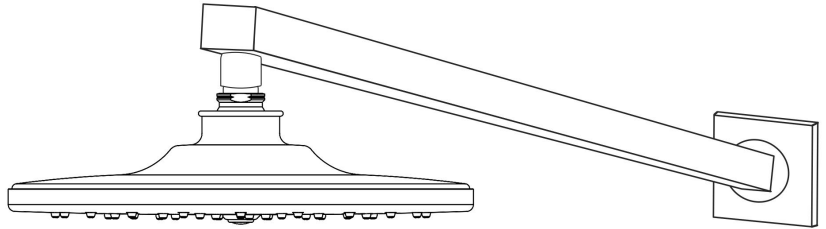

**ANCIENT ROUND ANTIQUE BRASS 8" RAINFALL WALL SHOWER HEAD WITH HAND-HELD SHOWER SPECIFICATIONS**

All dimensions and specifications are nominal and may vary. Use actual products for accuracy in critical situations.